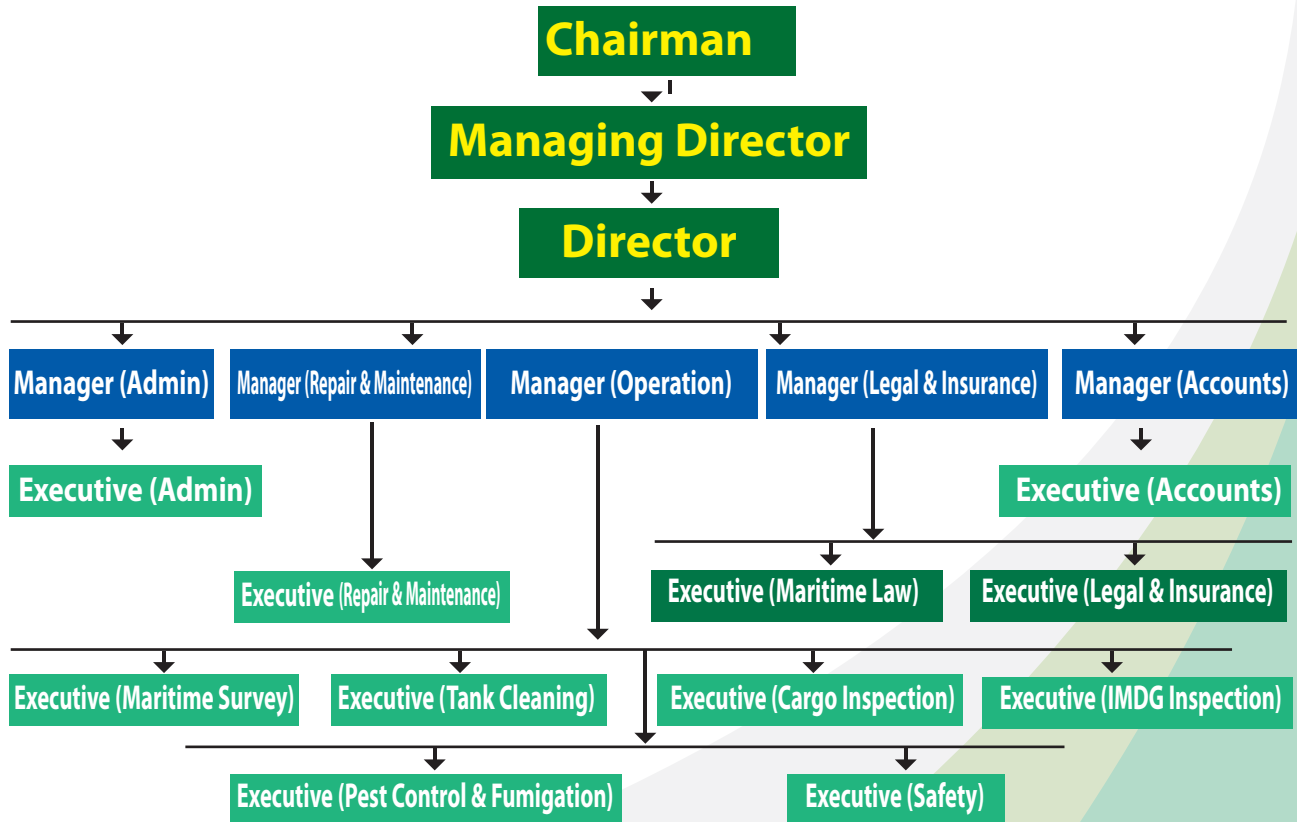

We have expertise from home & abroad including Repair Maintenance specialist for maritime sector.

Mission: To ensure compliance, quality & provide accurate data, mitigate risks and contribute to the overall improvement of operational standard of clients while conforming to international codes of conduct. To dedicate towards excellence to achieve cutting-edge technology and skilled professionals. To deliver accurate, timely and comprehensive evaluations across diverse sectors, fostering trust and safety in every inspection conducted.

Vision: To ensure integrity and compliance through meticulous assessments along dedication towards excellence.

Cosmic Survey and Inspection Limited

Committed for smooth service

Organogram

Organogram of Cosmic Survey and Inspection Limited